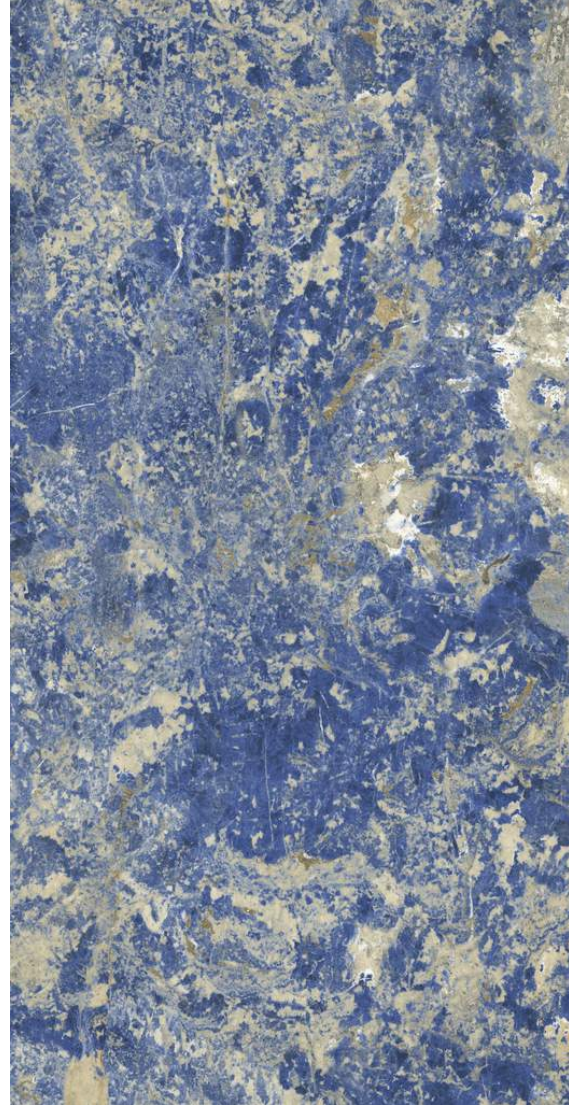

BAHIA MARBLES

BAHIA AZUL
HIGH GLOSS
SIZE AVAILABLE
1200X2400X9MM
1200X1200X9MM