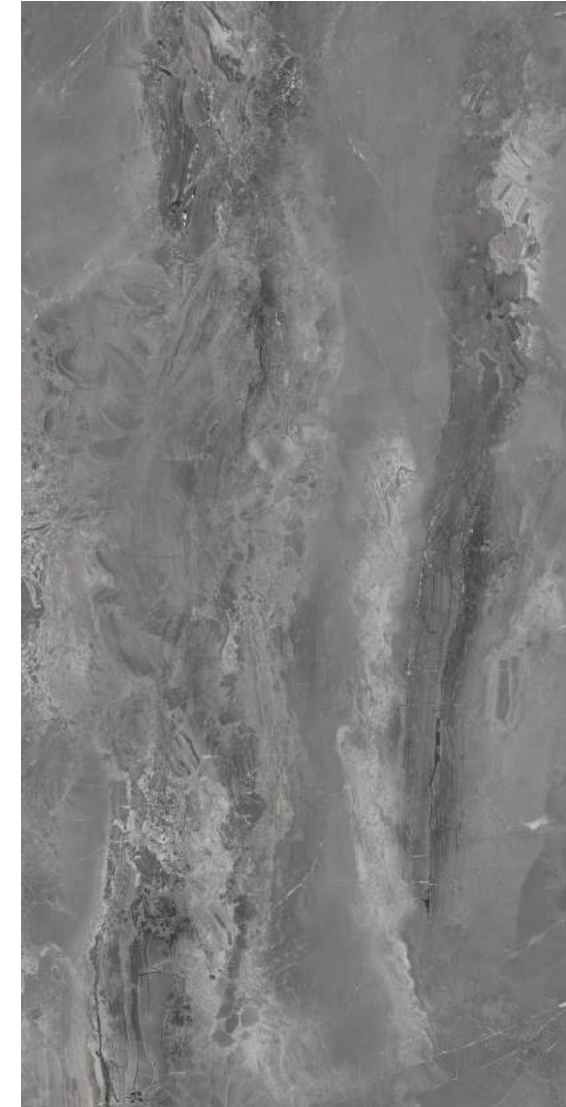

# FABULOUS GREY MARBLES

**PIETRA GREY**  
POLISHED  
SIZE AVAILABLE  
1200X2400X9MM  
1200X1200X9MM

**CEPPO DI GRE**  
POLISHED  
SIZE AVAILABLE  
1200X2400X9MM  
1200X1200X9MM

**LAWRENCE GREY**  
POLISHED  
SIZE AVAILABLE  
1200X2400X9MM