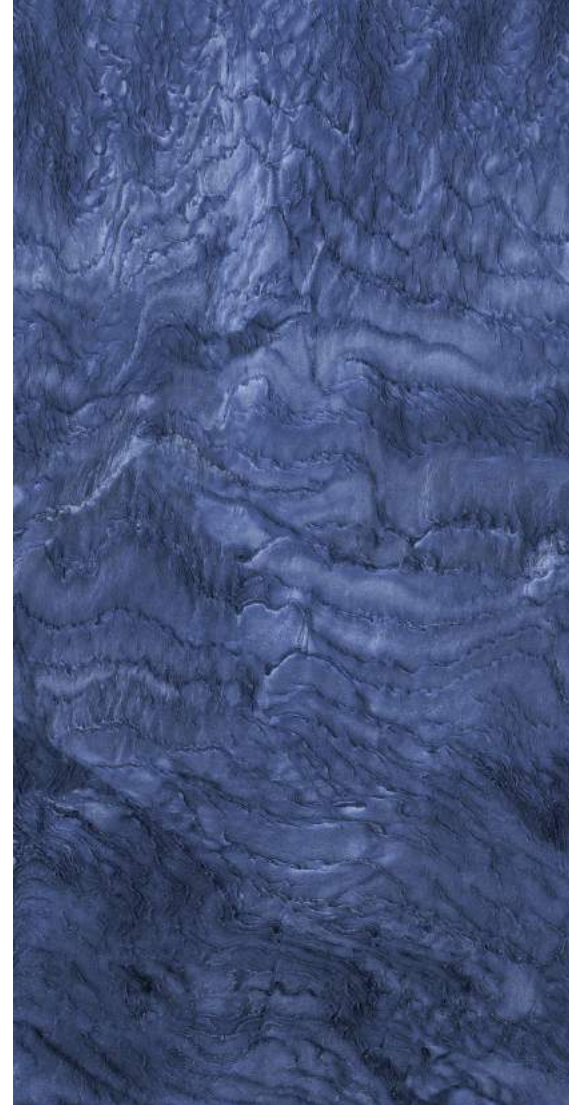

BAHIA WAVE
HIGH GLOSS
SIZE AVAILABLE
1200X2400X9MM
1200X1200X9MM