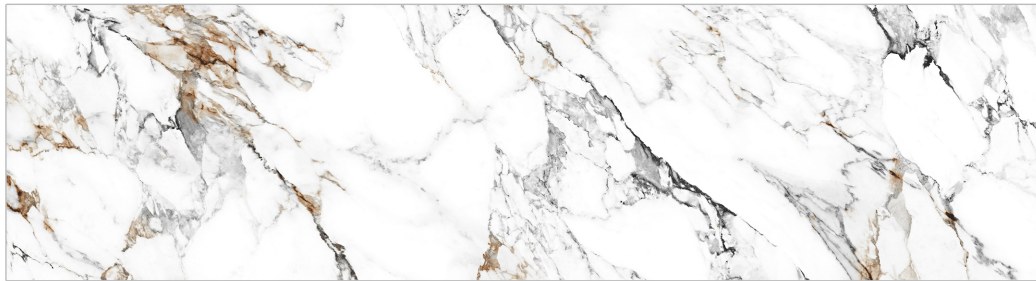

SIZE :
800x3000mm

FINISH:
GLOSS

ARABESCATO GOLD

www.rupalaexim.com