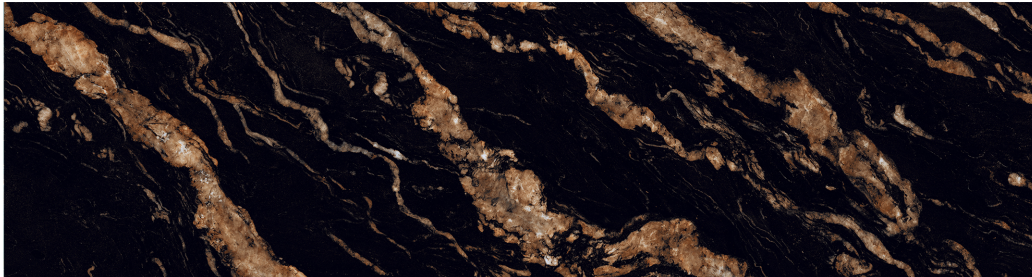

SIZE :  
800x3000mm

RUPALA EXIM LLP, INDIA

FINISH:  
GLOSS

BLACK FUSION

[www.rupalaexim.com](http://www.rupalaexim.com)

SIZE :  
800x3000mm

FINISH:  
GLOSS

BLUE PEARL