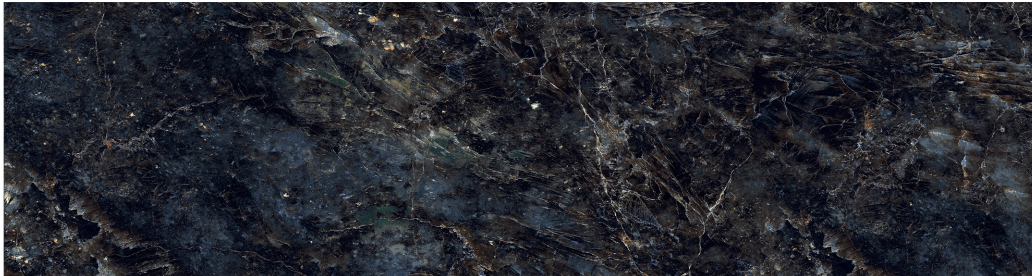

SIZE :  
800x3000mm

RUPALA EXIM LLP, INDIA

FINISH:  
GLOSS

BLACK FUSION

[www.rupalaexim.com](http://www.rupalaexim.com)

SIZE :  
800x3000mm

FINISH:  
GLOSS

BLUE PEARL

[www.rupalaexim.com](http://www.rupalaexim.com)

SIZE :  
800x3000mm

FINISH:  
GLOSS

FOREST GREEN

[www.rupalaexim.com](http://www.rupalaexim.com)

SIZE :  
800x3000mm

FINISH:  
GLOSS

ROSE BLACK