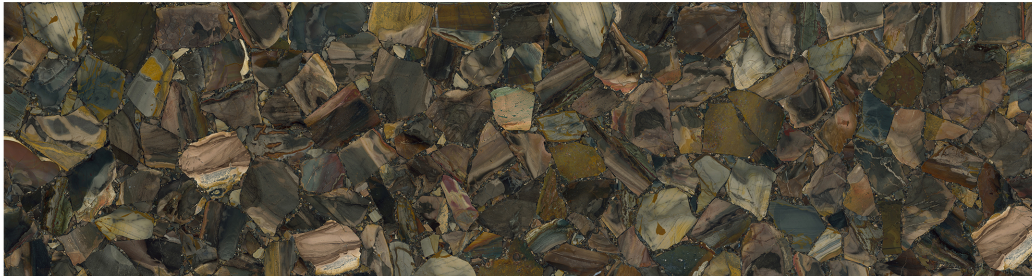

SIZE :
800x3000mm

FINISH:
GLOSS

www.rupalaexim.com